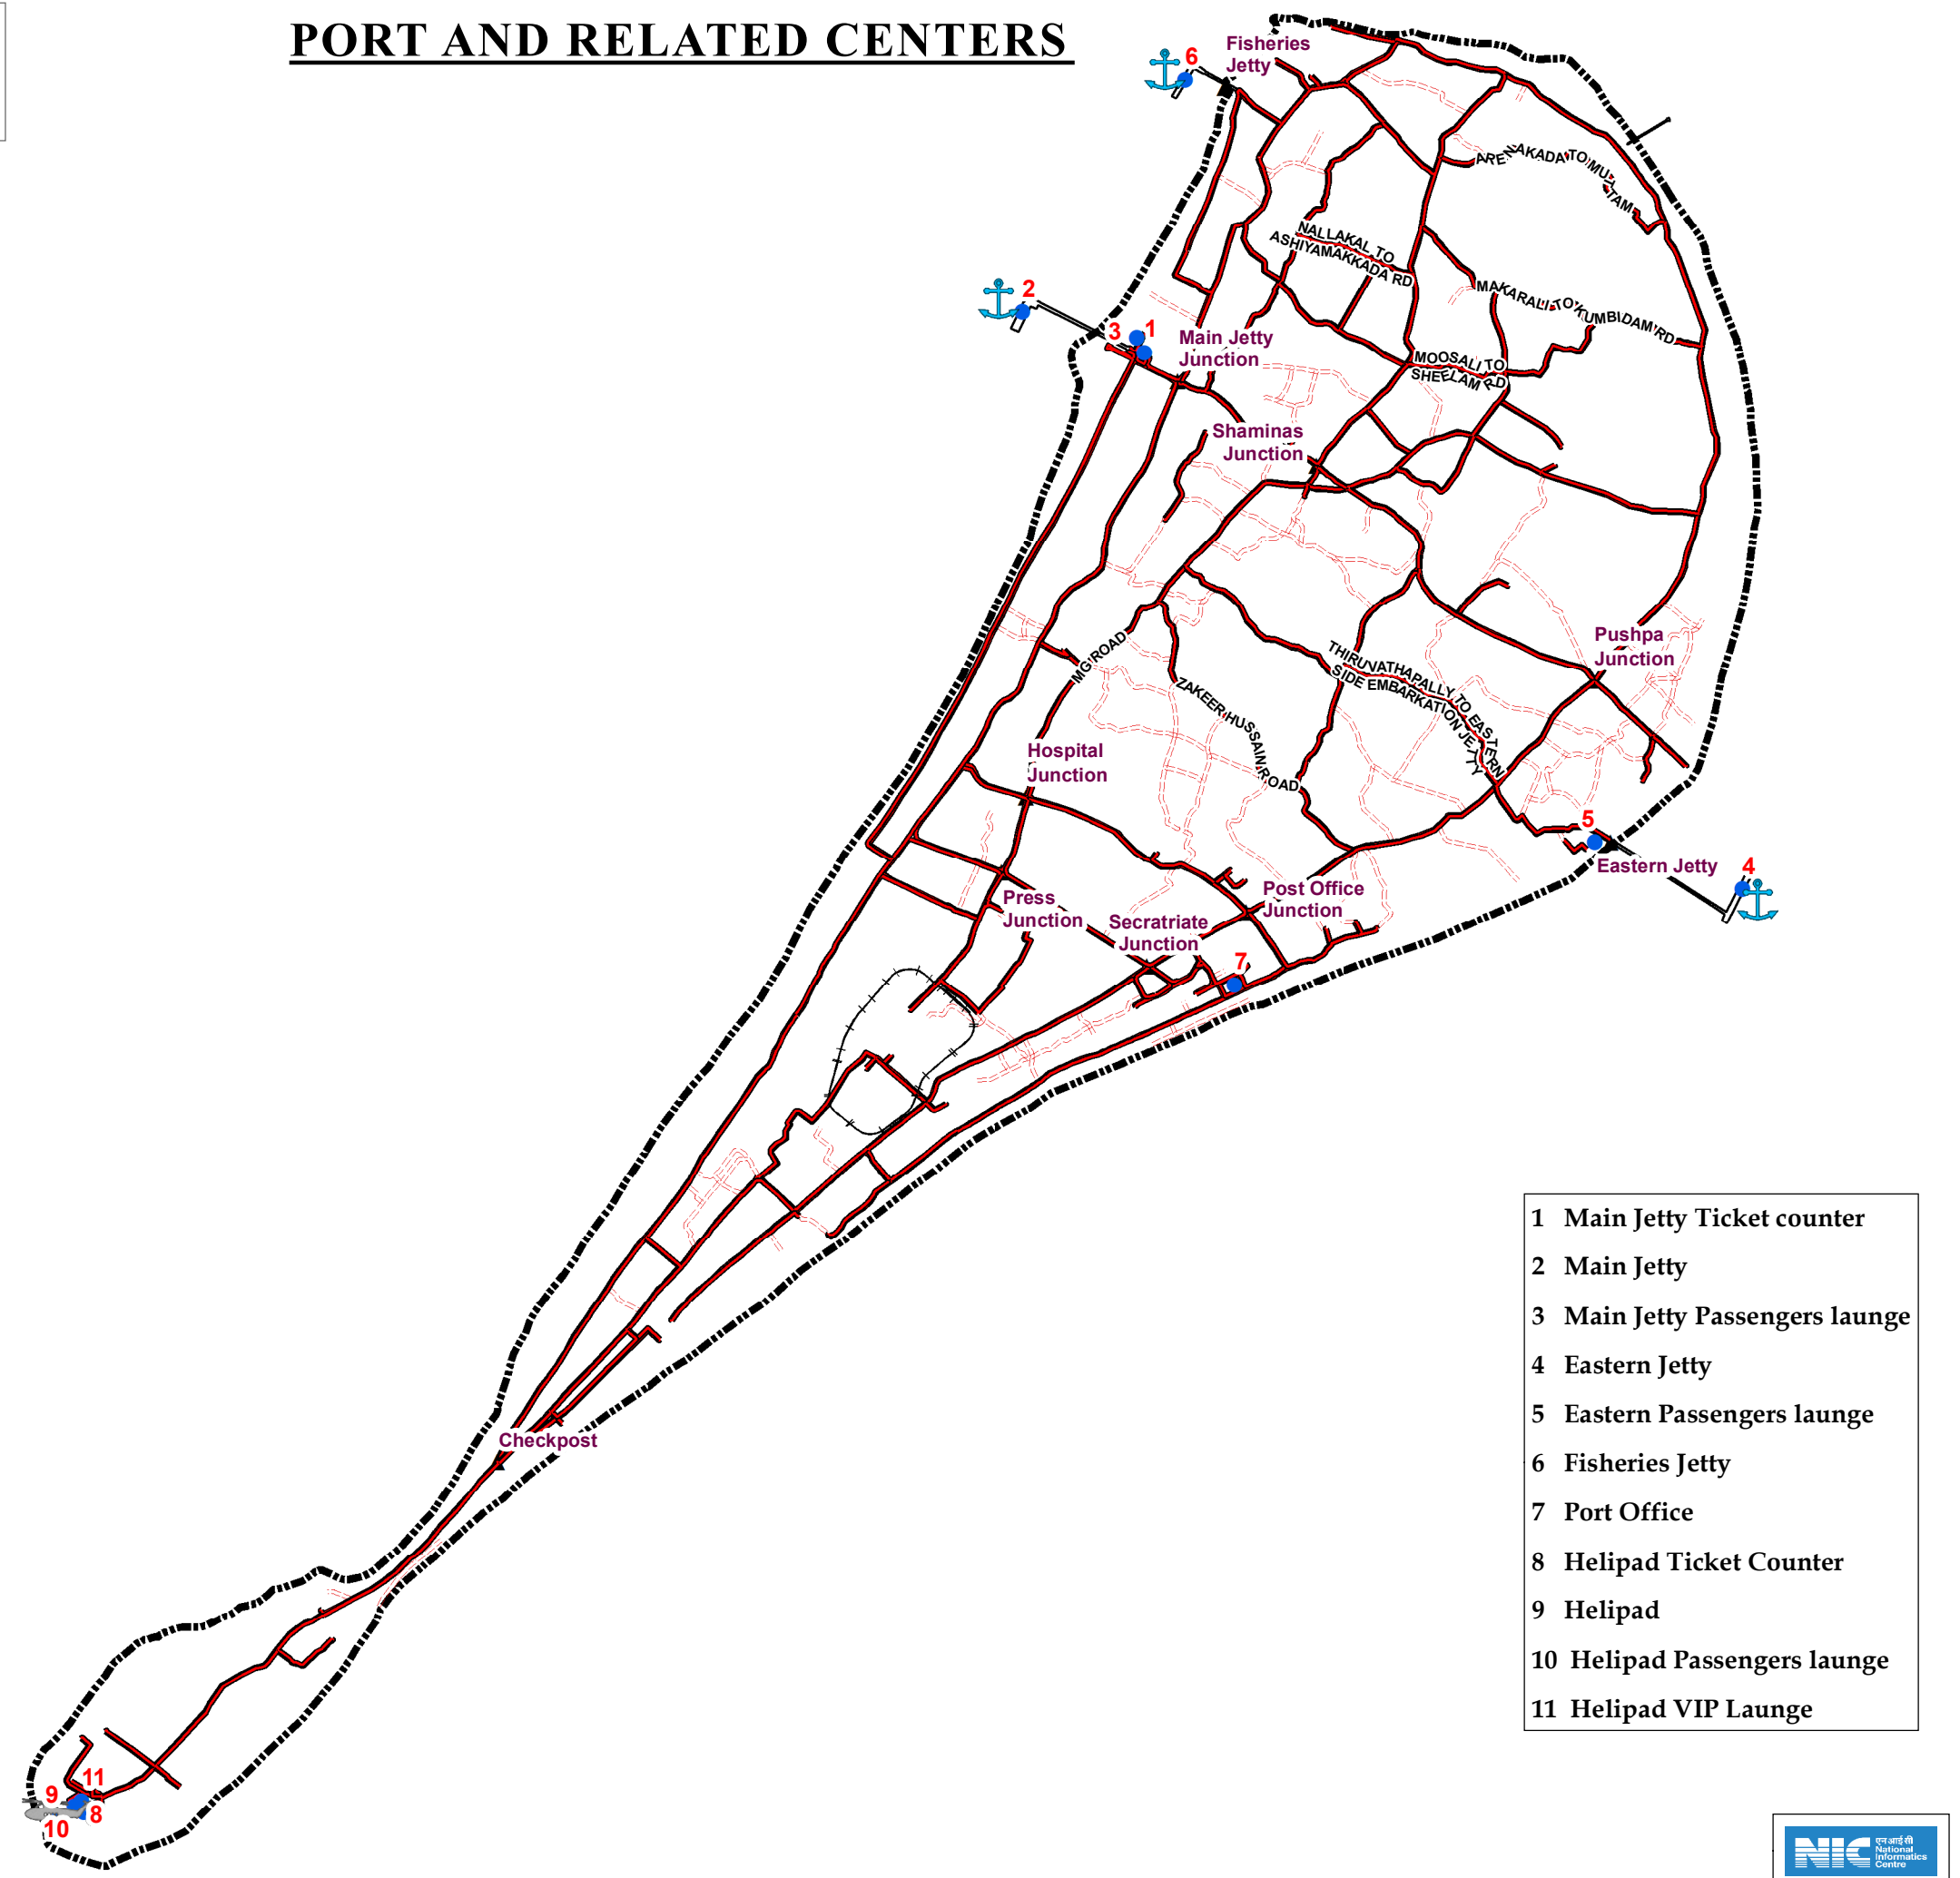

72°36'45"E

72°37'30"E

72°38'15"E

72°39'0"E

72°39'45"E

10°34'30"N

10°33'45"N

10°33'0"N

10°34'30"N

10°33'45"N

10°33'0"N

PORT AND RELATED CENTERS

- 1 Main Jetty Ticket counter
- 2 Main Jetty
- 3 Main Jetty Passengers launge
- 4 Eastern Jetty
- 5 Eastern Passengers launge
- 6 Fisheries Jetty
- 7 Port Office
- 8 Helipad Ticket Counter
- 9 Helipad
- 10 Helipad Passengers launge
- 11 Helipad VIP Lounge

KAVARATTI

Legend

- Helipad
- BOAT JETTY
- PORT RELATED CENTERS
- Path Way
- Metalled
- Railway Line
- Junctions
- Boundary

72°36'45"E

72°37'30"E

72°38'15"E

72°39'0"E

72°39'45"E